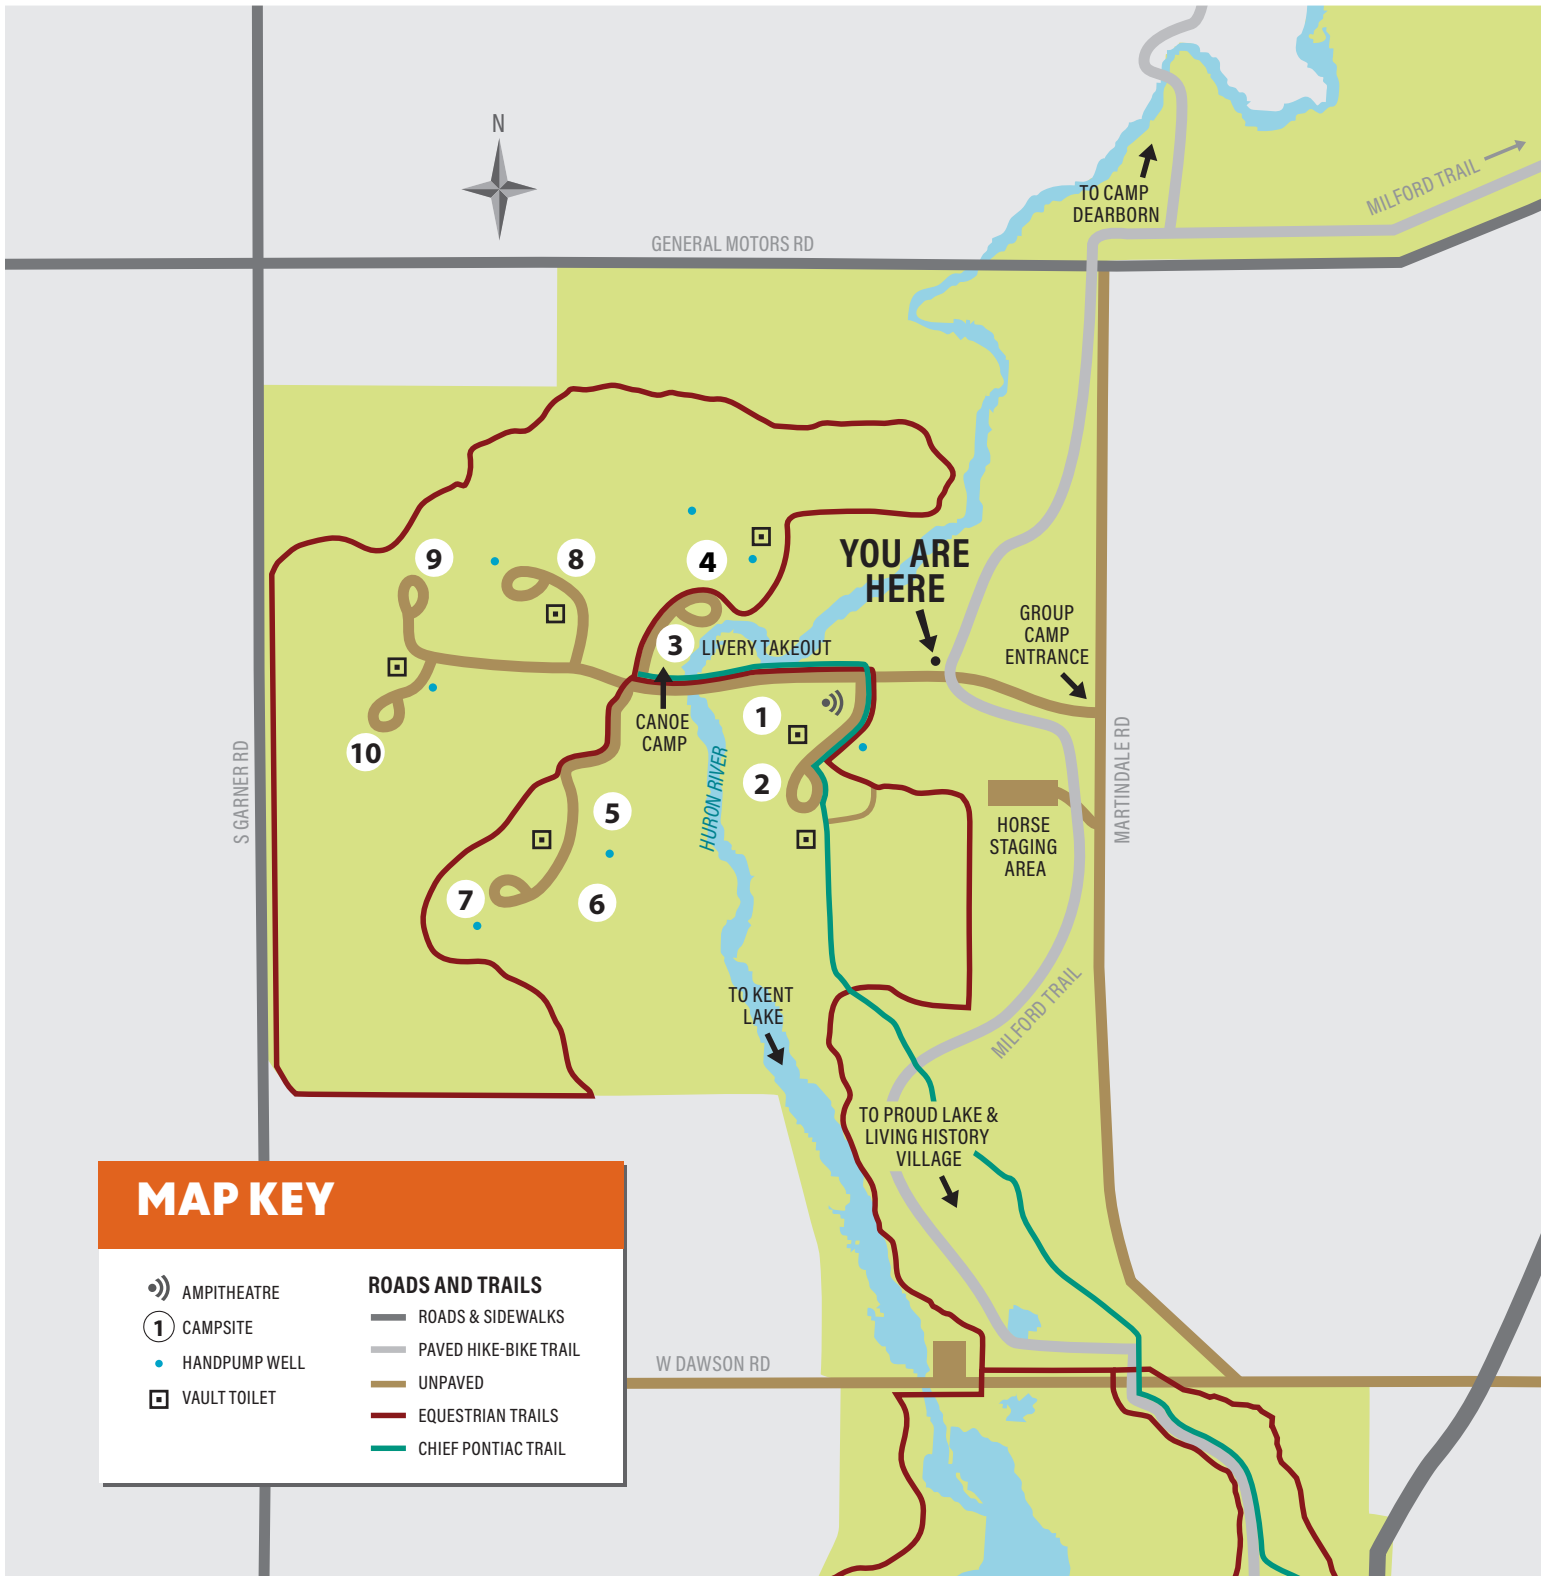

KENSINGTON GROUP CAMP

Group Camp Road, Milford, MI 48381

Park Office & Police HQ: (810) 227-8910

Park Hours: 7 a.m. - 10 p.m. | Park Office: 8 a.m. - 4 p.m.

MAP KEY

- AMPITHEATRE
- CAMPSITE
- HANDPUMP WELL
- VAULT TOILET

- ROADS AND TRAILS**
- ROADS & SIDEWALKS
 - PAVED HIKE-BIKE TRAIL
 - UNPAVED
 - EQUESTRIAN TRAILS
 - CHIEF PONTIAC TRAIL

ALL CAMPERS MUST OBTAIN A CAMPSITE PERMIT FROM THE PARK OFFICE BEFORE ARRIVAL

METROPARKS.COM